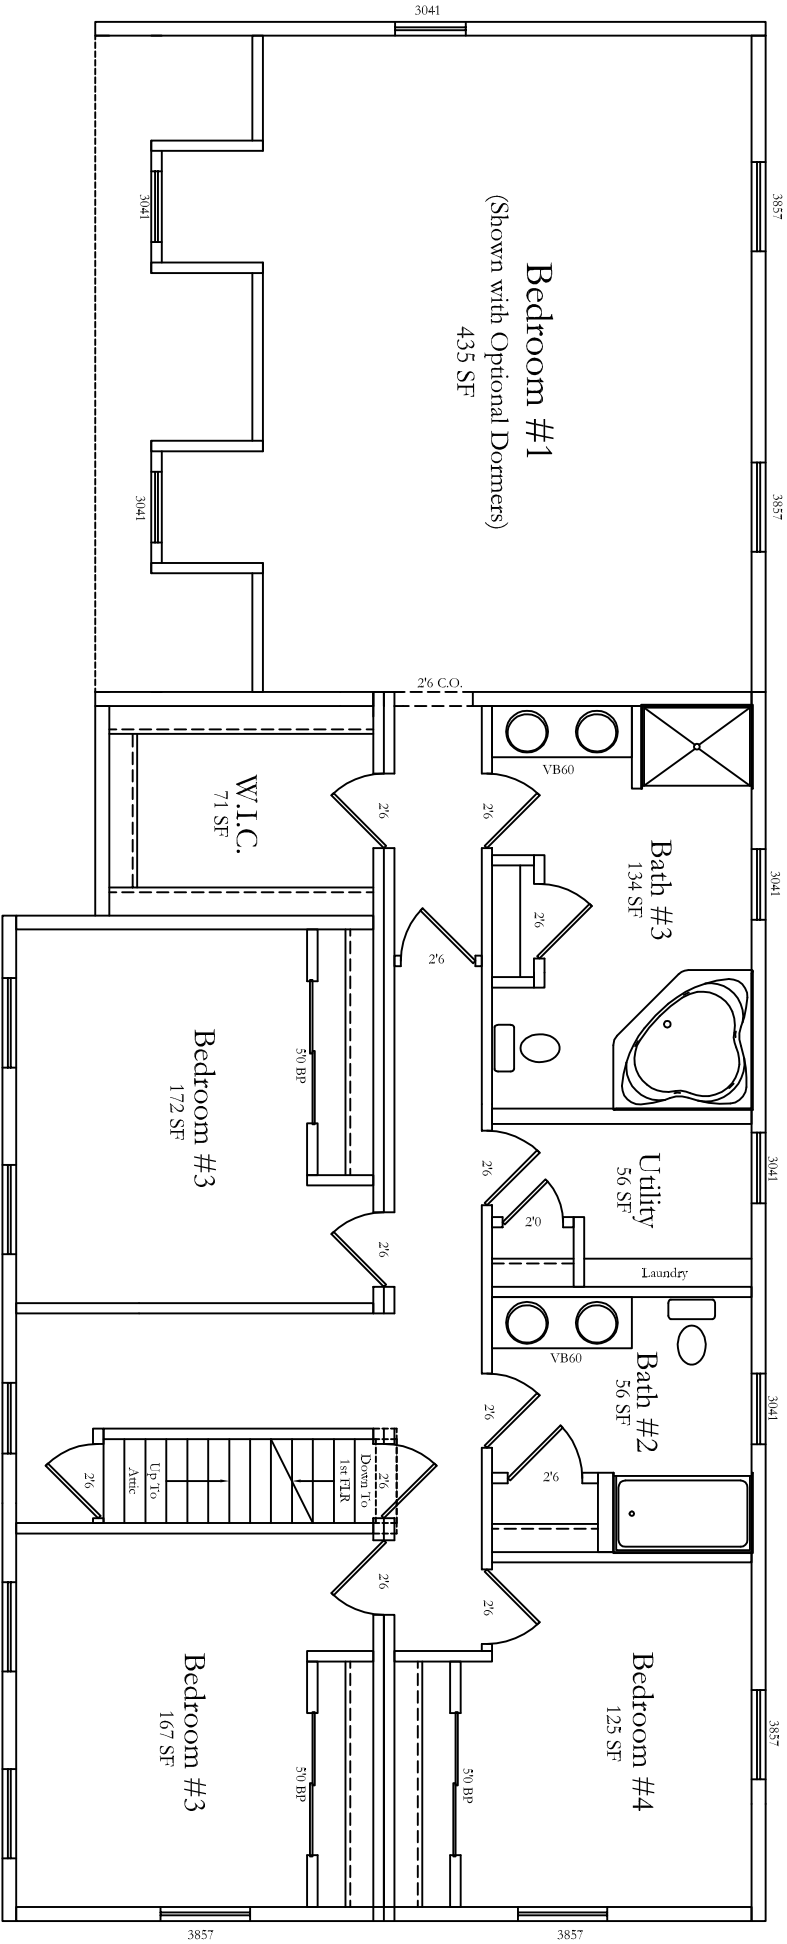

SHADE MOUNTAIN

28' / 24' x 44' COLONIAL

1176 SQ. FT.

SECOND FLOOR PLAN

SHADE MOUNTAIN

24' x 24' Garage
With Dormers Shown

Porch On Site By Others
Optional Trim, Sidelites & Dormers Shown

FRONT ELEVATION