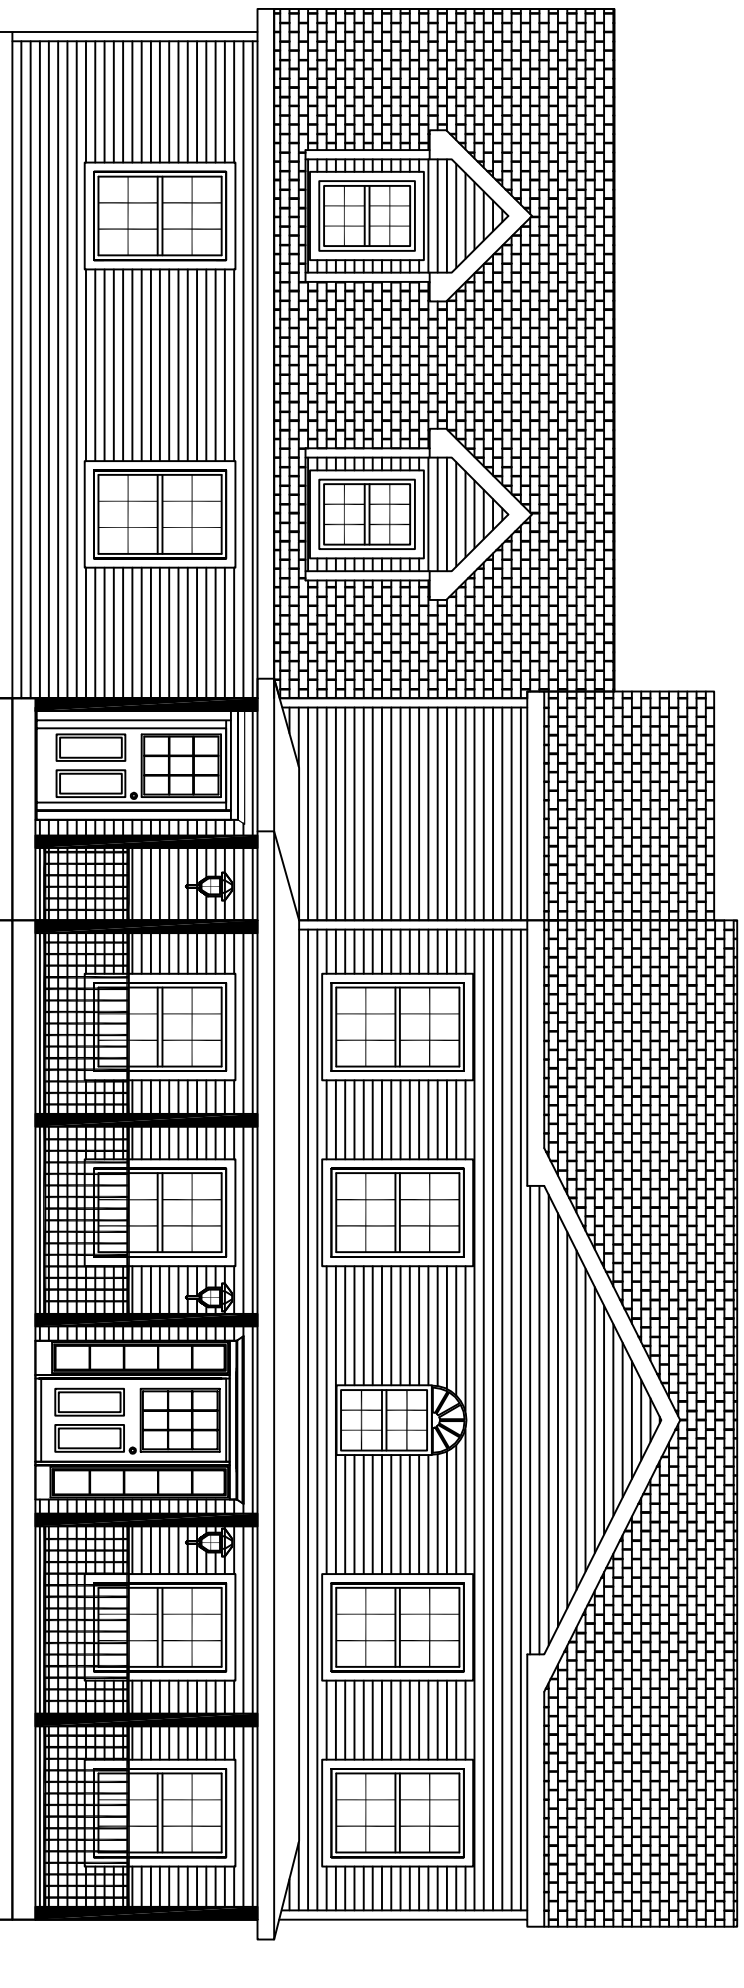

SHADE MOUNTAIN

28' / 24' x 44' COLONIAL

1176 SQ. FT.

SECOND FLOOR PLAN

SHADE MOUNTAIN

24' x 24' Garage
With Dormers Shown

Porch On Site By Others
Optional Trim, Sidelites & Dormers Shown

FRONT ELEVATION