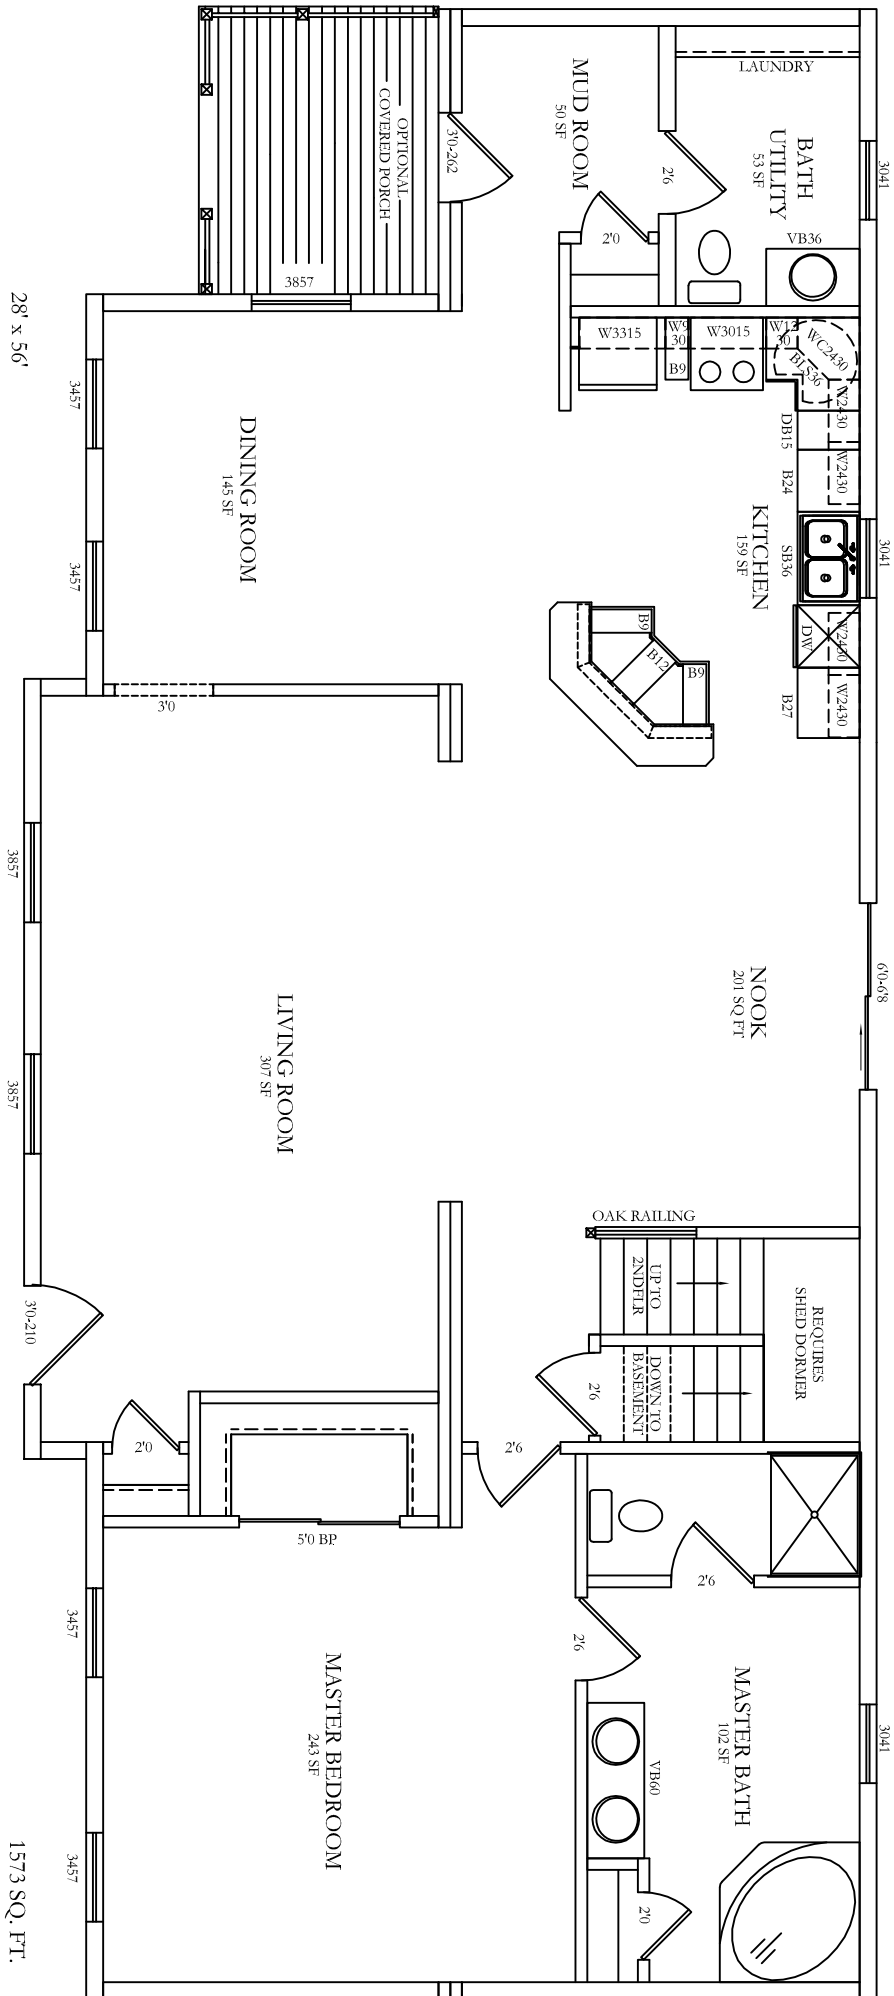

SILVER CREEK

FIRST FLOOR PLAN

28' x 56'

1573 SQ. FT.

ALL DORMERS ARE OPTIONAL

FRONT ELEVATION